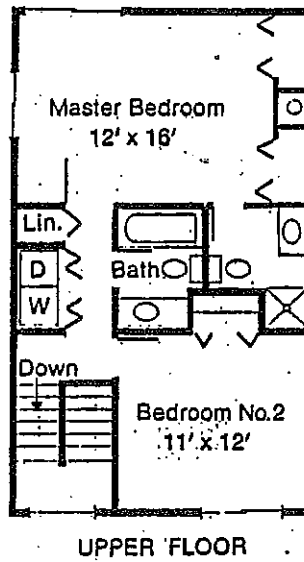

Woodlake

2 BEDROOMS

2½ BATHS

1201 SQ FT

Congeniality I

CONGENIALITY I

LOCATION OF UNIT:

3 WINTERBERRY LANE

Woodlake

2 BEDROOMS TOWN HOUSE

2½ BATHS

1249 SQ FT

Congeniality II

MAIN FLOOR

UPPER FLOOR

LOWER LEVEL