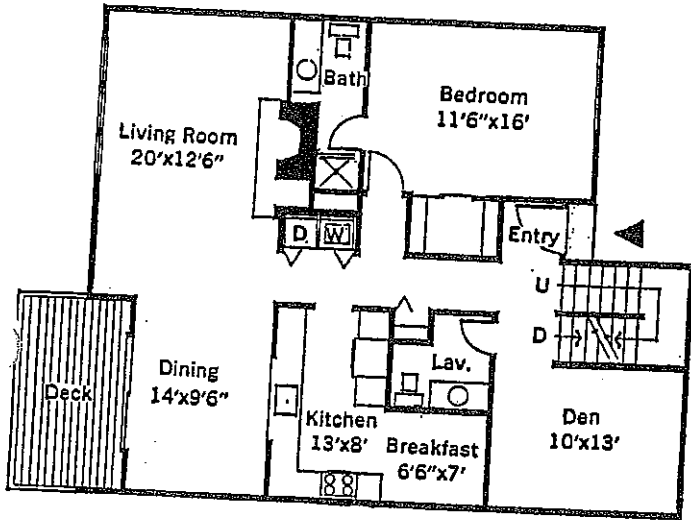

Woodlake

2 BEDROOMS TOWN HOUSE

2½ BATHS

1365 SQ FT

Villager

VILLAGER

LOCATION OF UNITS:

1 HEATHER COURT
8 HEATHER COURT
1 BOXWOOD COURT
8 BOXWOOD COURT
1 WINTERGREEN COURT
8 WINTERGREEN COURT
1 ALDER COURT

Woodlake

3 BEDROOMS, DEN

2½ BATHS

1888 SQ FT

Woodlaker

ENTRY LEVEL (1262 sq. ft.)

UPPER LEVEL (626 sq. ft.)

WOODLAKER

LOCATION OF UNITS:

4 HEATHER COURT
11 HEATHER COURT
4 BOXWOOD COURT
11 BOXWOOD COURT
4 WINTERGREEN COURT
11 WINTERGREEN COURT
4 ALDER COURT

Woodlake

3 BEDROOMS

2½ BATHS

1708 SQ FT

Charisma

MAIN FLOOR