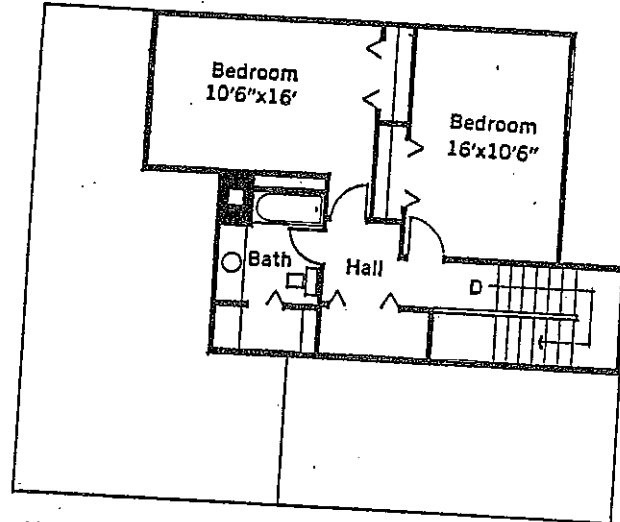

Woodlake

3 BEDROOMS, DEN

2½ BATHS

1888 SQ FT

Woodlaker

ENTRY LEVEL (1262 sq. ft.)

UPPER LEVEL (626 sq. ft.)

WOODLAKER

LOCATION OF UNITS:

4 HEATHER COURT
11 HEATHER COURT
4 BOXWOOD COURT
11 BOXWOOD COURT
4 WINTERGREEN COURT
11 WINTERGREEN COURT
4 ALDER COURT

Woodlake

3 BEDROOMS

2½ BATHS

1708 SQ FT

Charisma

MAIN FLOOR