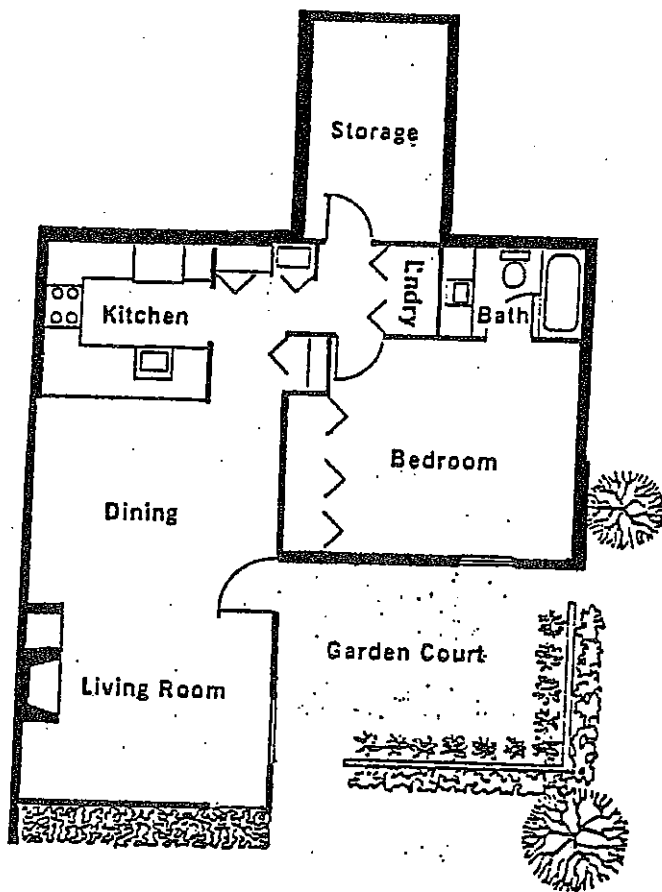

Garden House

ENTRY LEVEL (1340 sq. ft.)

LOWER LEVEL (1282 sq. ft.)

GARDEN HOUSE

LOCATION OF UNITS:

3 HEATHER COURT
10 HEATHER COURT
3 BOXWOOD COURT
10 BOXWOOD COURT
3 WINTERGREEN COURT
10 WINTERGREEN COURT
3 ALDER COURT

Woodlake

1 BEDROOM

1 BATH

808 SQ FT

Harmony

HARMONY

LOCATION OF UNITS:

33 CLUBHOUSE DRIVE