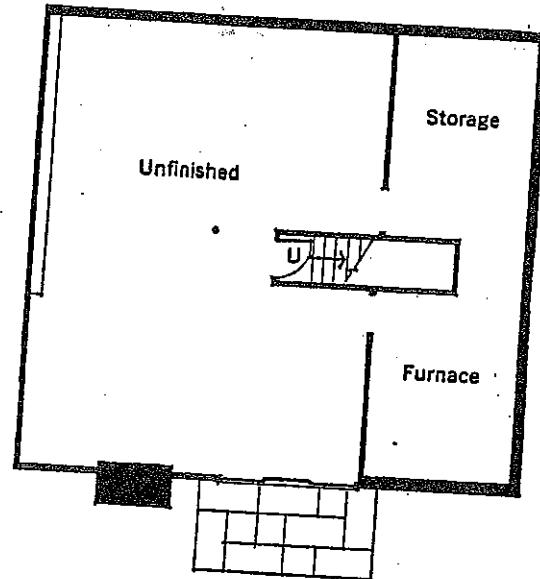

34 CLUBHOUSE DRIVE

Woodlake

2 BEDROOMS RANCH
2 BATHS
1112 SQ FT

Hilltop House I

ENTRY LEVEL (1112 sq. ft.)

LOWER LEVEL (1014 sq. ft.)

HILLTOP HOUSE I

LOCATION OF UNITS: