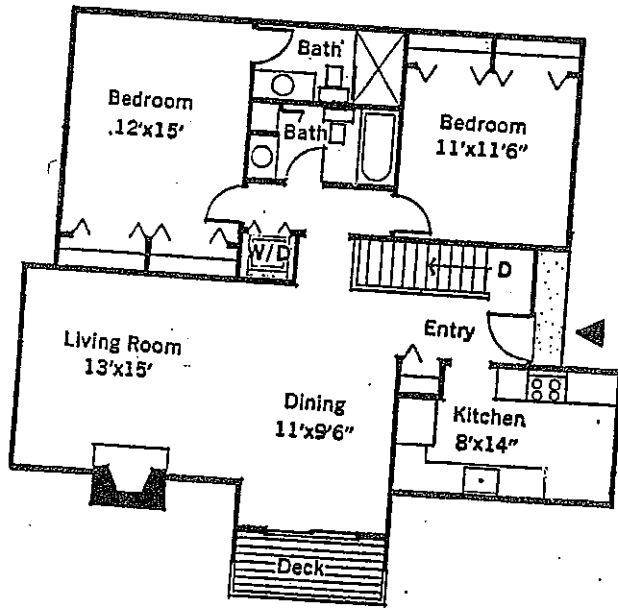

Garden House

ENTRY LEVEL (1340 sq. ft.)

LOWER LEVEL (1282 sq. ft.)

GARDEN HOUSE

LOCATION OF UNITS:

3 HEATHER COURT
10 HEATHER COURT
3 BOXWOOD COURT
10 BOXWOOD COURT
3 WINTERGREEN COURT
10 WINTERGREEN COURT
3 ALDER COURT

Woodlake

1 BEDROOM

1 BATH

808 SQ FT

Harmony

HARMONY

LOCATION OF UNITS:

33 CLUBHOUSE DRIVE

34 CLUBHOUSE DRIVE

Woodlake

2 BEDROOMS RANCH
2 BATHS
1112 SQ FT

Hilltop House I

ENTRY LEVEL (1112 sq. ft.)

LOWER LEVEL (1014 sq. ft.)

HILLTOP HOUSE I

LOCATION OF UNITS: