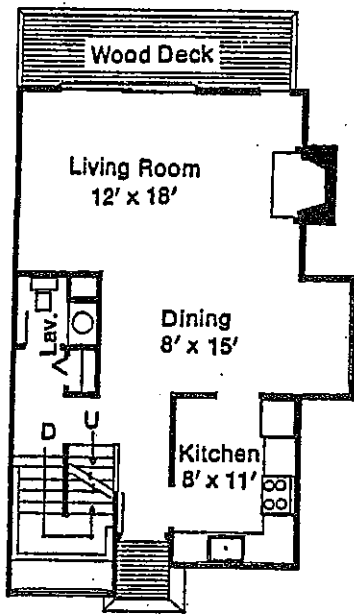

Woodlake

2 BEDROOMS

2½ BATHS

1201 SQ FT

Congeniality I

CONGENIALITY I

LOCATION OF UNIT:

3 WINTERBERRY LANE

Woodlake

2 BEDROOMS TOWN HOUSE

2½ BATHS

1249 SQ FT

Congeniality II

MAIN FLOOR

UPPER FLOOR

LOWER LEVEL